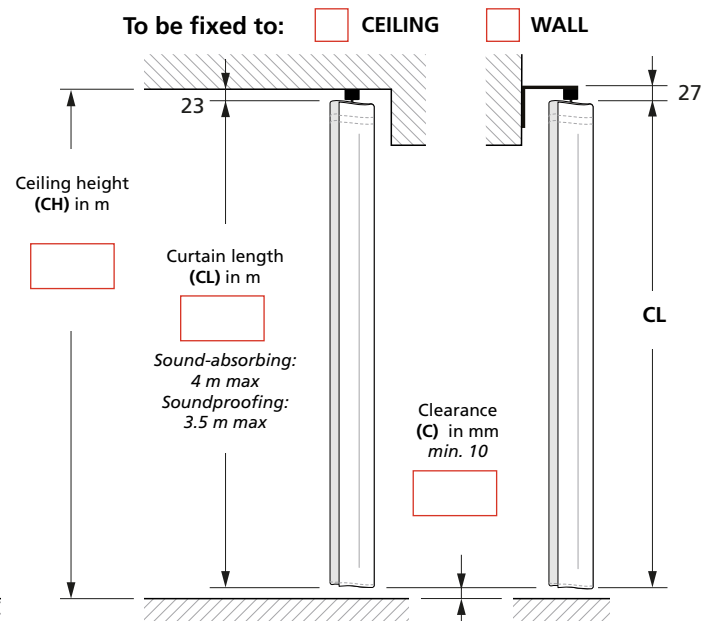

SPECIFICATIONS

Number of identical curtains required

Is part of the rail curved? ☐ YES ☐ NO

Comments :

* Please note that because of what they are made of, Texaa sound-absorbing curtains contribute to sound absorption, not sound-proofing.

** Soundproofing curtains used as partitions, dampen the transmission of sound between the two separated areas by approximately 10 dB.