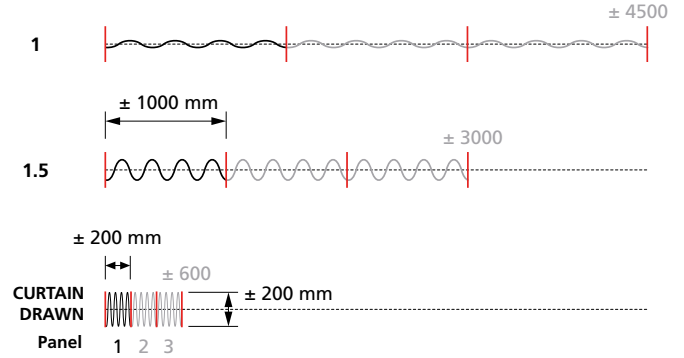

Project :

Date :

CURTAINS

☐ SOUND-ABSORBING*

☐ SOUNDPROOFING**

Our standard curtains are double-sided, delivered with gathering tape and hooks.

Options

(Sound-absorbing curtains only)

☐ 40-mm diameter eyelets

☐ Single-sided curtain

Please supply curtain colour

FULLNESS

Please supply approximate fullness of:

We recommend a fullness close to 1.5