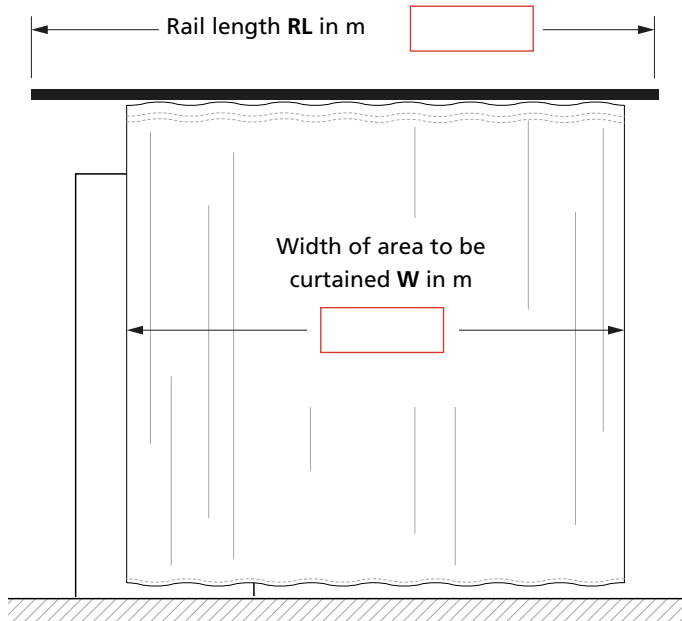

SPECIFICATIONS

Number of identical curtains required

Is part of the rail curved? ☐ YES ☐ NO

Comments :

* Please note that because of what they are made of, Texaa sound-absorbing curtains contribute to sound absorption, not sound-proofing.

** Soundproofing curtains used as partitions, dampen the transmission of sound between the two separated areas by approximately 10 dB.