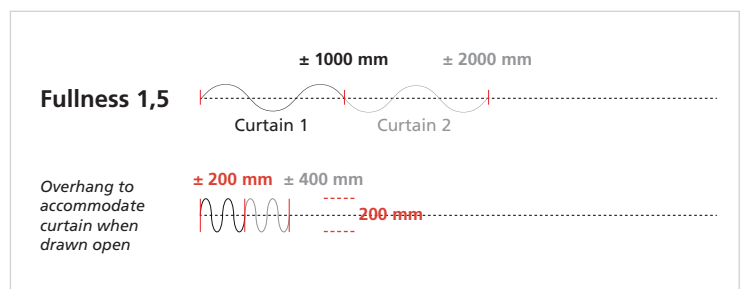

E-mail:

Address for delivery:

Dimensions

With rails

Without rails

Rail length L in m

Include overhang to accommodate curtains when drawn open (see diagram opposite)

Fixed to ceiling
 to wall

Specific fullness

Please note: standard fullness is 1.5 unless requested otherwise

Please supply approximate fullness of:

Fullness and overhang to accommodate curtains when drawn open:

Options

Eyelets (interior diameter = 40 mm)