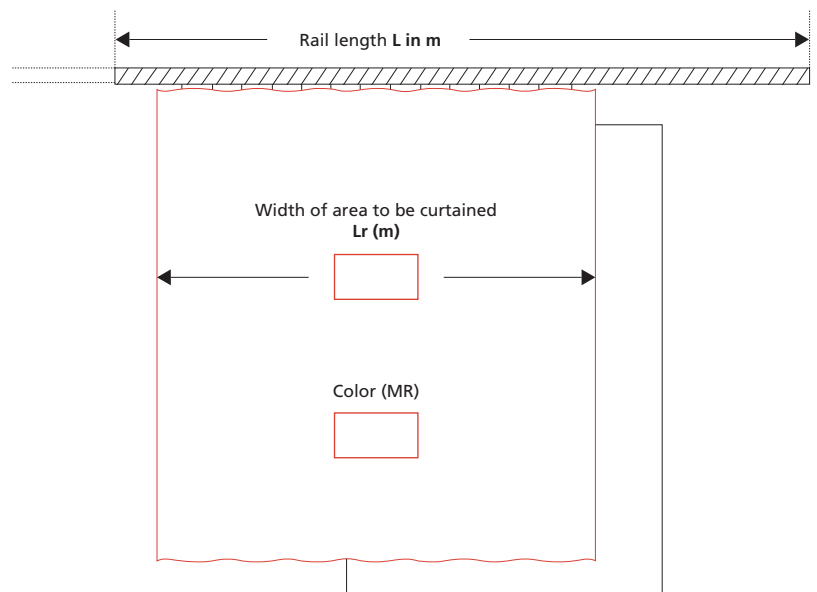

E-mail:

Address for delivery:

Dimensions

With rails

Without rails

Rail length L in m

Include overhang to accommodate curtains when drawn open (see diagram opposite)

Fixed to ceiling
 to wall

Specific fullness

Please note: standard fullness is 1.5 unless requested otherwise

Please supply approximate fullness of:

Fullness and overhang to accommodate curtains when drawn open:

Options

Eyelets (interior diameter = 40 mm)