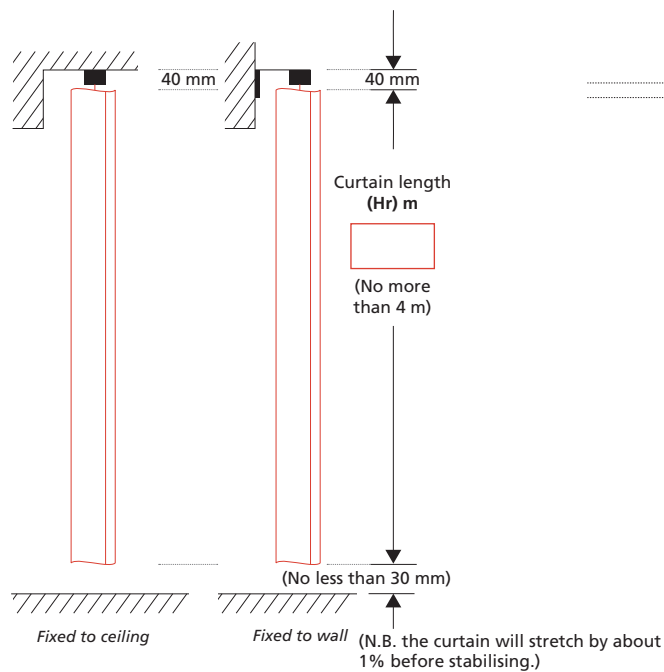

E-mail:

Address for delivery:

Dimensions

With rails

Without rails

Rail length L in m

Include overhang to accommodate curtains when drawn open (see diagram opposite)

Fixed to ceiling
 to wall

Specific fullness

Please note: standard fullness is 1.5 unless requested otherwise

Please supply approximate fullness of:

Fullness and overhang to accommodate curtains when drawn open:

Options

Eyelets (interior diameter = 40 mm)